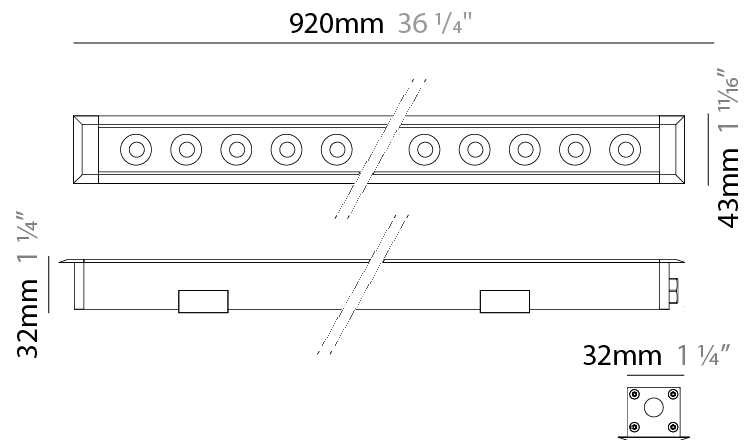

PROJECT	_____
TYPE	_____
SPECIFIER	_____
QUANTITY	_____
DATE	_____

MINI CORNICHE RECESSED

E91640- _____ - _____
base number   Finish   Lens
                         Options   Options

1. To build a product code in our configurator select the specify button on the base model # product page
2. To build a manual product code on this datasheet choose from the options listed below in blue font and add the suffix to the base model #

GENERAL

Series: Mini Corniche
Brand: Platek
Division: Exterior
Mounting Type: Recessed
Mounting Location: In-Ground
Subcategory: Walk Over

PHYSICAL

Shape: Rectangle
Length (mm): 920
Length (in): 36 1/4
Width (mm): 43
Width (in): 1 5/8
Height (mm): 32
Diffuser: Tempered Glass - 5mm / 3/16" thick
Gasket: Gore-Tex valve to prevent condensation inside the fitting.
Fixture Finish: [BLK](#) / [WHI](#) / [GRY](#) / [COR](#) / [ANT](#) / [BRZ](#)
Fixture Material: Extruded Aluminum

ELECTRICAL

Lamp Type: LED
Total Output Wattage (W): 35
Dimming: Bluetooth technology or DMX
Control Gear: DMX
Driver Included: No
Driver Location: Remote
Driver Type: Constant Current - Universal
Driver Class: Class 2
Input Voltage (V): 120 - 277
Constant Current (MA): 500

LED

Number of LEDs: 24
Color Temperature (°K): RGBW
CRI: >80 CRI
Lamp Life (hrs): 60000
Special LEDs offerings: RGBW

OPTICAL

Optic°: [28](#) / [47](#) / [ELL](#)

RATINGS AND CERTIFICATIONS

Certified By: Certified for North American Standards
IP rating: IP65
IK Rating: IK07
Bug Rating: B1 U0 G0