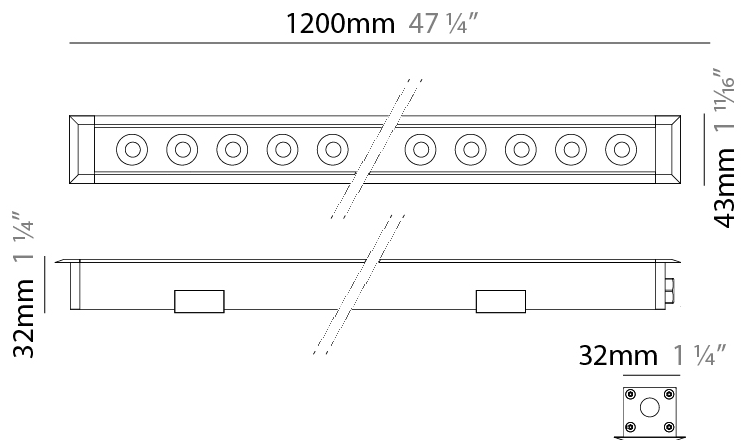

PROJECT	_____
TYPE	_____
SPECIFIER	_____
QUANTITY	_____
DATE	_____

MINI CORNICHE RECESSED

E91639-

base number   Finish Options   Lens Options

1. To build a product code in our configurator select the specify button on the base model # product page
2. To build a manual product code on this datasheet choose from the options listed below in blue font and add the suffix to the base model #

GENERAL

Series: Mini Corniche
Brand: Platek
Division: Exterior
Mounting Type: Recessed
Mounting Location: In-Ground
Subcategory: Walk Over

PHYSICAL

Shape: Rectangle
Length (mm): 1220
Length (in): 48 1/2
Width (mm): 43
Width (in): 1 5/8
Height (mm): 32
Height (in): 1 1/2
Light Distribution: Uplight
Screws: A4 stainless steel
Diffuser: Clear tempered glass
Gasket: Gore-Tex valve to prevent condensation
Fixture Finish: [BLK / WHI / GRY / COR / ANT / BRZ](#)
Fixture Material: Extruded Aluminum

ELECTRICAL

Lamp Type: LED
Total Output Wattage (W): 46
Dimming: Bluetooth technology or DMX
Control Gear: DMX
Driver Included: No
Driver Location: Remote
Driver Type: Constant Current - Universal
Driver Class: Class 2
Input Voltage (V): 120 - 277
Constant Current (MA): 500

LED

Number of LEDs: 32
Color Temperature (°K): RGBW
CRI: >80 CRI
Lamp Life (hrs): 60000
Special LEDs offerings: RGBW

OPTICAL

Optic°: [26 / 47 / ELL](#)

RATINGS AND CERTIFICATIONS

Certified By: Certified for North American Standards
IP rating: IP67
IK Rating: IK07
Bug Rating: B1 U0 G0